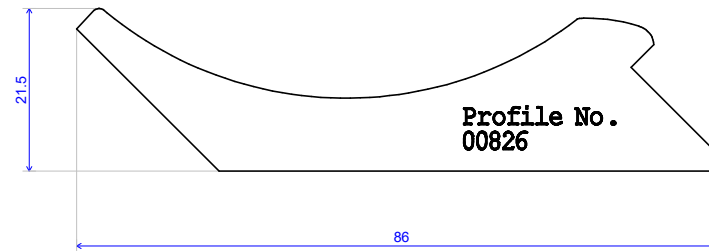

Approx 73 x 53 Fitted

Profile No.
00826

Max width = 86
Min width = 86

Max Height = 21.5
Min Height = 21.5

	86 x 21.5 Curved Cornice	Scale : 1
10/04/19	www.dwmouldings.co.uk	