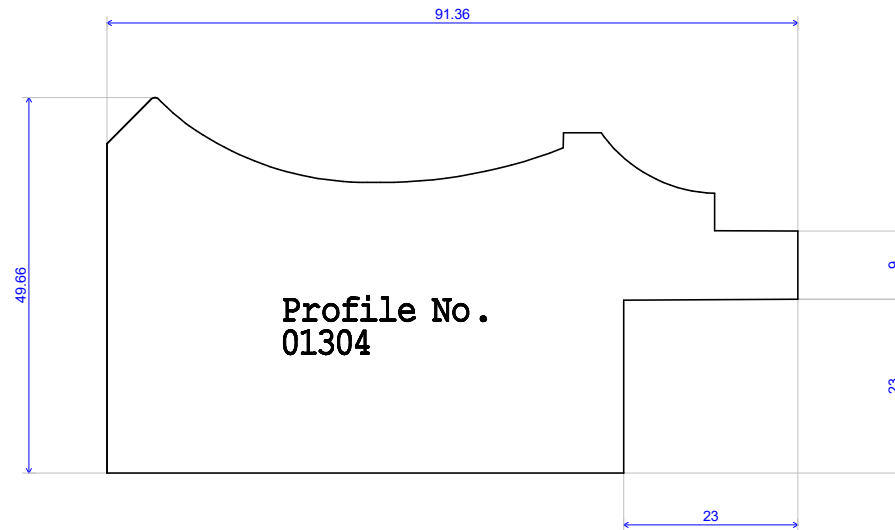

153 x 115 Fitted

PART 1

PART 2

Max width = 91.36
Min width = 91.36

Max Height = 49.66
Min Height = 49.66

	<p>91.36 x 49.66 Picture frame part</p> <p>www.dwmouldings.co.uk</p>	<p>Scale : 1</p>
<p>15/04/19</p>		