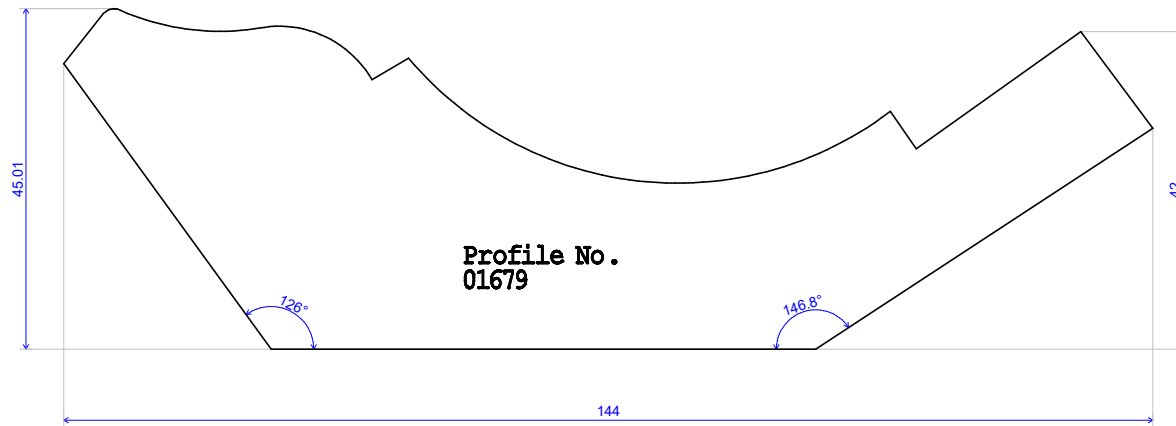

111.5 x 86.04 Fitted

Profile No.
01679

Max width = 111.5
Min width = 111.5

Max Height = 86
Min Height = 86

		
	<p>144 x 45 Cornice - 86 x 115 Fitted</p> <p>www.dwmouldings.co.uk</p>	<p>Scale : 1</p>
<p>27/01/21</p>		