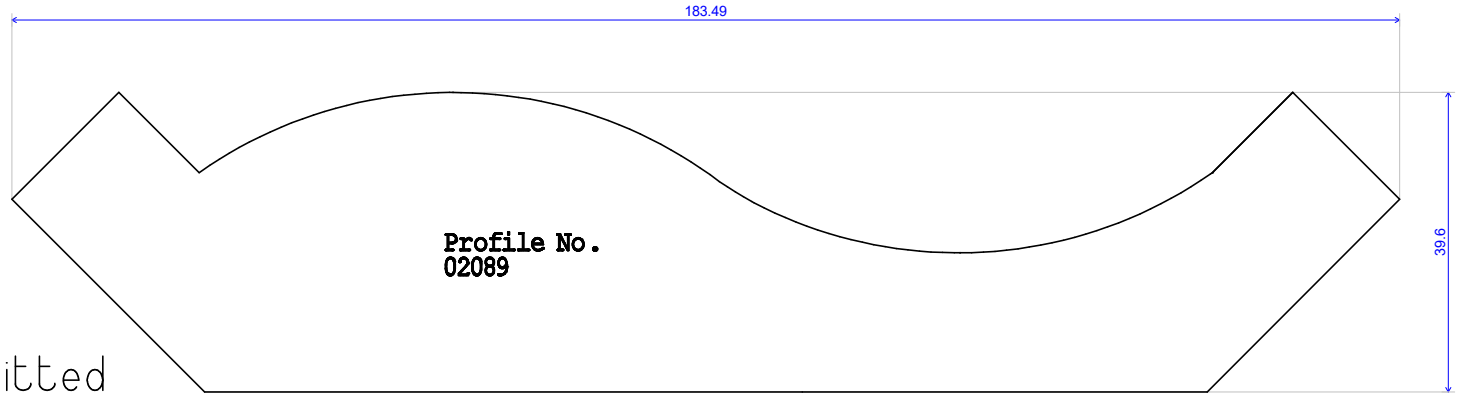

129.75 x 129.75 Fitted

Profile No.  
02089

Max width = 129.75  
Min width = 129.75

Max Height = 129.75  
Min Height = 129.75

		
	<b>183.49 x 39.6 Cornice - 130 x 130 Fitted</b>	Scale : 1
29/01/21	www.dwmouldings.co.uk	