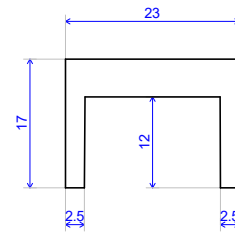

Profile No.
02325

Saw grooves

Max width = 23
Min width = 23

Max Height = 17
Min Height = 17

		
	23 x 17 Bead	Scale : 1
29/03/19	www.dwmouldings.co.uk	