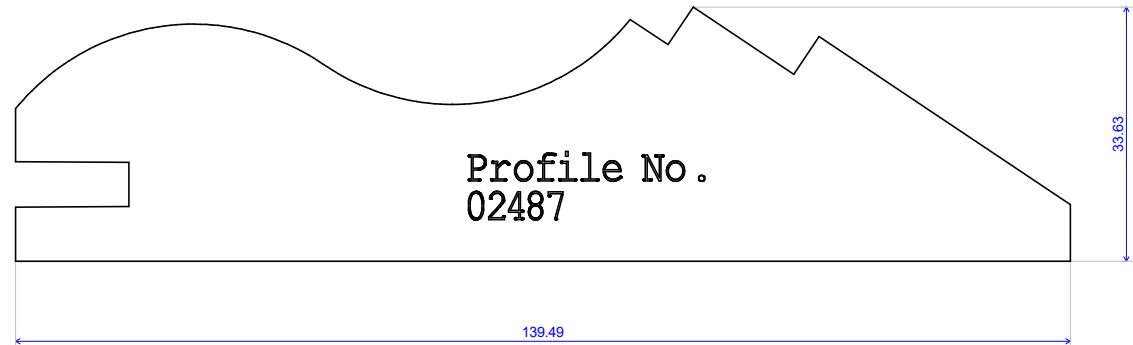

Profile No.
02486

Profile No.
02487

Profile No.
02487

171.55 x 255.16 Fitted

PART 1

PART 2

Max width = 139.49
Min width = 139.49

Max Height = 33.63
Min Height = 33.63

	139.49 x 33.63 Two Part Cornice Piece = 171.55 x 255.16 Fitted	Scale : 1
08/02/21	www.dwmouldings.co.uk	