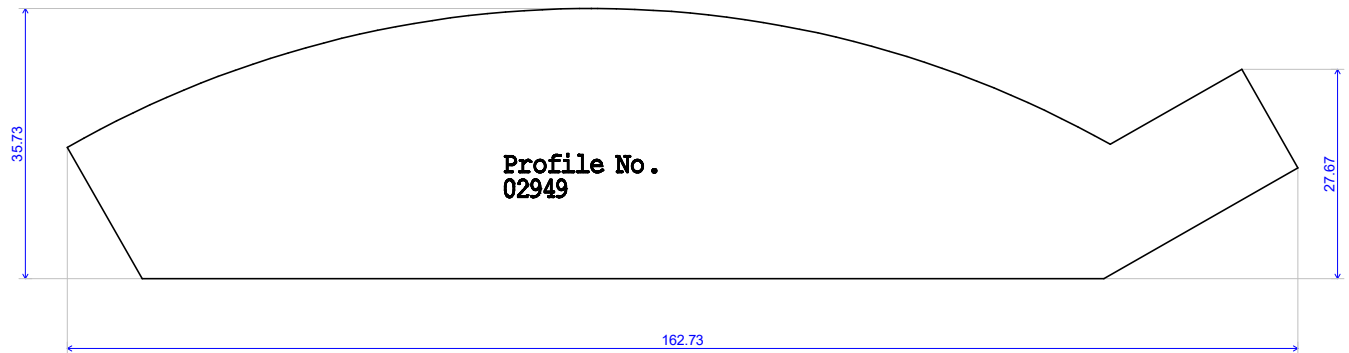

83 x 140 Fitted

Profile No.
02949

Max width = 83
Min width = 83

Max Height = 140
Min Height = 140

		
	162.73 x 35.73 Cornice - 83 x 140 Fitted	Scale : 1
09/02/21	www.dwmouldings.co.uk	