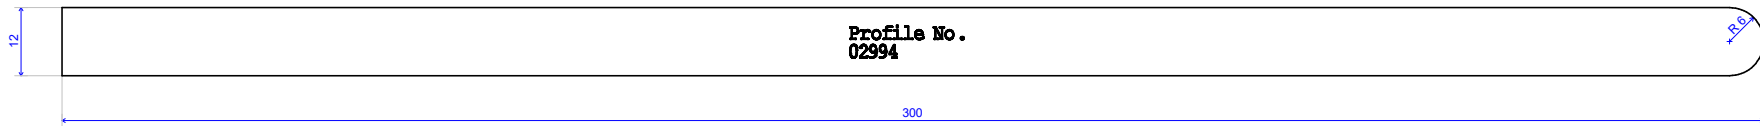

Not to Scale

Max width = 300  
Min width = 20

Max Height = 12  
Min Height = 12

	<b>300 x 12 PAR with Bullnose</b>	Scale : 0.75
17/07/19	<a href="http://www.dwmouldings.co.uk">www.dwmouldings.co.uk</a>	