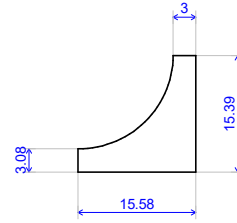

Profile No.
03023

- PART 1
- PART 2
- PART 3
- PART 4
- PART 5

Max width = 15.58
Min width = 15.58

Max Height = 15.39
Min Height = 15.39

		
	<p>21.9 X 13.1 Five Part Cornice Piece - 120 x 190 Fitted</p>	<p>Scale : 1</p>
<p>18/07/19</p>	<p>www.dwmouldings.co.uk</p>	