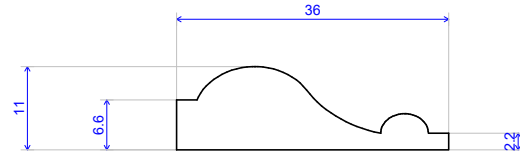

Profile No.
03048

Max width = 36
Min width = 36

Max Height = 11
Min Height = 11

	36 x 11 Panel Mould www.dwmouldings.co.uk	Scale : 1
26/03/19		