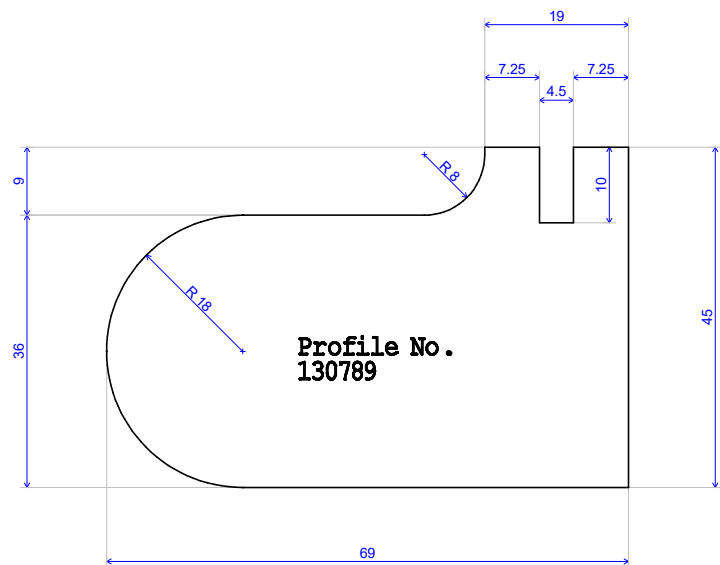

Shallower & Narrower Groove  
 - Profile No. 130818

Deeper & Wider Groove -  
 Profile No. 131043

Max width = 69  
 Min width = 69  
 Max Height = 45  
 Min Height = 45

	<p><b>69 x 45 Four Part Hand Rail Piece - 86 x 160 Fitted</b></p>	<p>Scale : 1</p>
<p>14/10/19</p>	<p>www.dwmouldings.co.uk</p>	