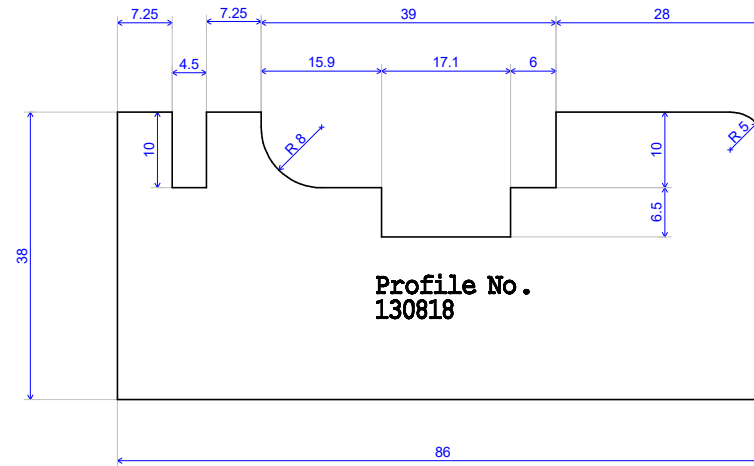

Deeper & Wider Groove -
Profile No. 131043

PART 1

PART 2

PART 3

PART 4

Max width = 86
Min width = 86

Max Height = 38
Min Height = 38

	86 x 38 Four Part Handrail Piece- 86 x 160 Fitted	Scale : 1
14/10/19	www.dwmouldings.co.uk	