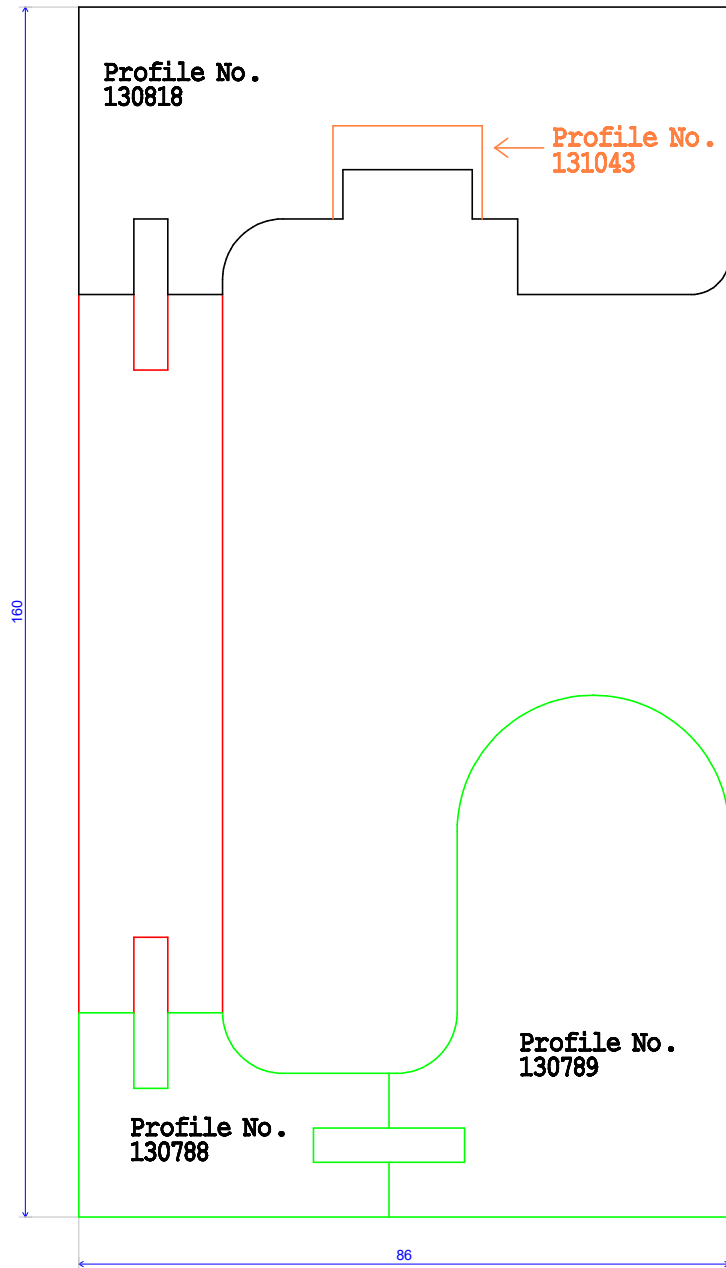

Deeper & Wider Groove -
Profile No. 131043

PART 1

PART 2

PART 3

PART 4

Max width = 86
Min width = 86

Max Height = 38
Min Height = 38

	86 x 38 Four Part Handrail Piece- 86 x 160 Fitted	Scale : 1
14/10/19	www.dwmouldings.co.uk	