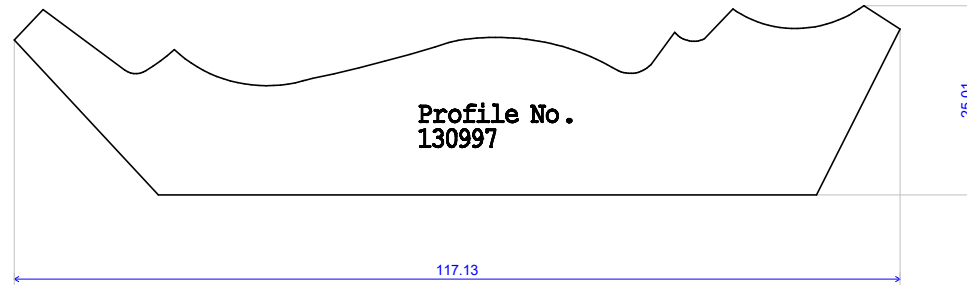

86.71 x 87.59 Fitted

Profile No.  
130997

Max width = 86.71  
Min width = 86.71  
Max Height = 87.59  
Min Height = 87.59

		
	<b>117.13 x 25.01 Cornice</b>	Scale : 1
11/02/21	<a href="http://www.dwmouldings.co.uk">www.dwmouldings.co.uk</a>	