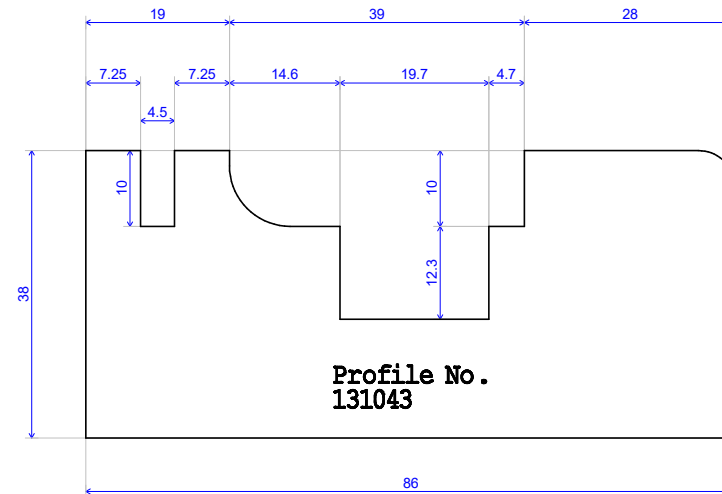

Shallower & Narrower Groove
 – Profile No. 130818

PART 1

PART 2

PART 3

PART 4

Max width = 86
 Min width = 86

Max Height = 38
 Min Height = 38

	86 x 38 Four Part Handrail Piece - 86 x 160 Fitted	Scale : 1
14/10/19	www.dwmouldings.co.uk	