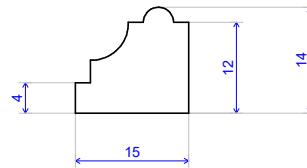

Profile No.
131163

Max width = 15
Min width = 15

Max Height = 14
Min Height = 14

| | | |
|----------|--|---|
| | |  |
| | 15 x 14 Bead | Scale : 1 |
| 26/03/19 | www.dwmouldings.co.uk | |