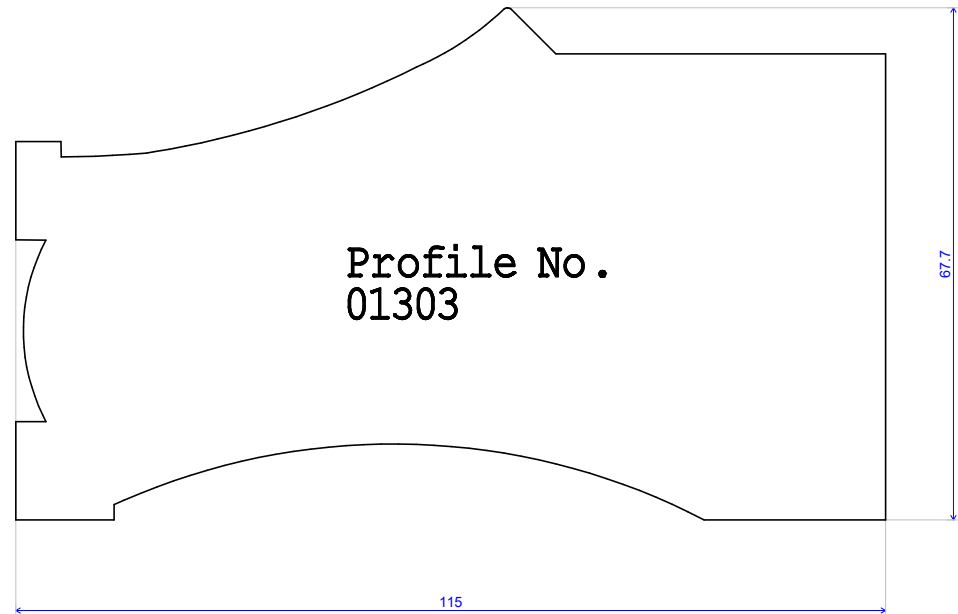

153 x 115 Fitted

PART 1

PART 2

Max width = 115  
Min width = 115

Max Height = 67.7  
Min Height = 67.7

		
	<b>115 x 67.69 Picture frame part</b> <a href="http://www.dwmouldings.co.uk">www.dwmouldings.co.uk</a>	Scale : 1
15/04/19		